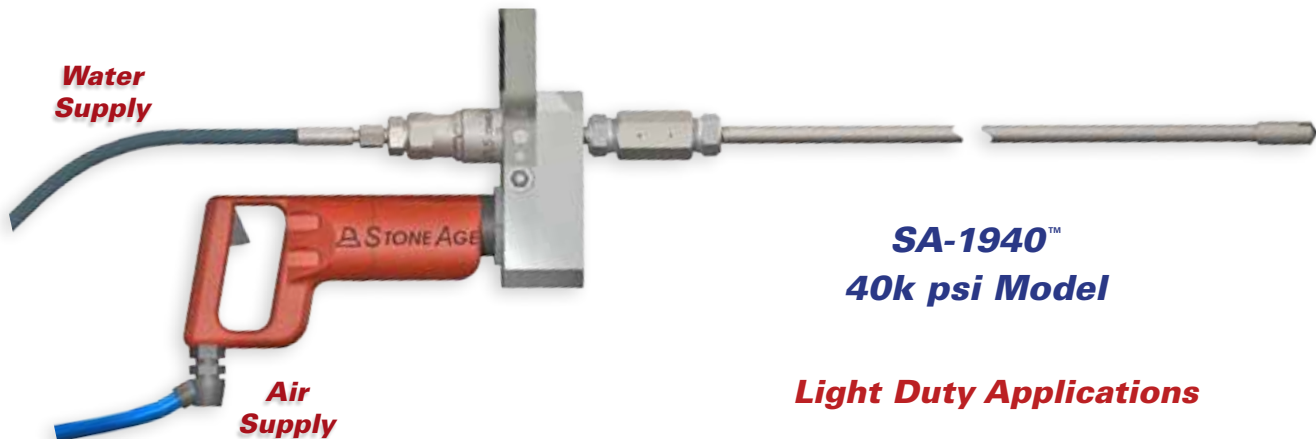

Hand-Held Porta-Lance™ Tools

Portable Air-Powered Rotary Tools for Cleaning Difficult Tubes

Porta-Lance™ tools offer :

- Quick setup for small bundles
- Compact for use in congested areas
- More productive and thorough than non-rotary methods

PORTA-LANCERS

Hand Lancing Specifications

MODEL	SA-1900™	SA-1909™	SA-1940™
Max. Pressure	15k psi 1000 bar	20k psi 1400 bar	43,500 psi 3000 bar
Flow Capacity	20 gpm 76 lpm	20 gpm 76 lpm	10 gpm 38 lpm
Swivel	HI-P6P6	HI-M9M9	SL-H9H9-CL
Max. Rotation Speed	400 rpm	400 rpm	400 rpm
Inlet Port	3/8 npt	9/16 MP	9/16 HP
Weight	12 lb 5.4 kg	13 lb 5.9 kg	13 lb 5.89 kg
Air Supply	60-100 psi	60-100 psi	60-100 psi
	30 CFM	30 CFM	30 CFM
Service Kit	HI 600	HI 600	BC 600-H9-C